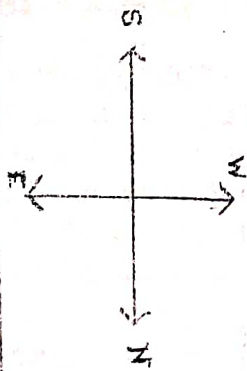

ROAD

BY LANE